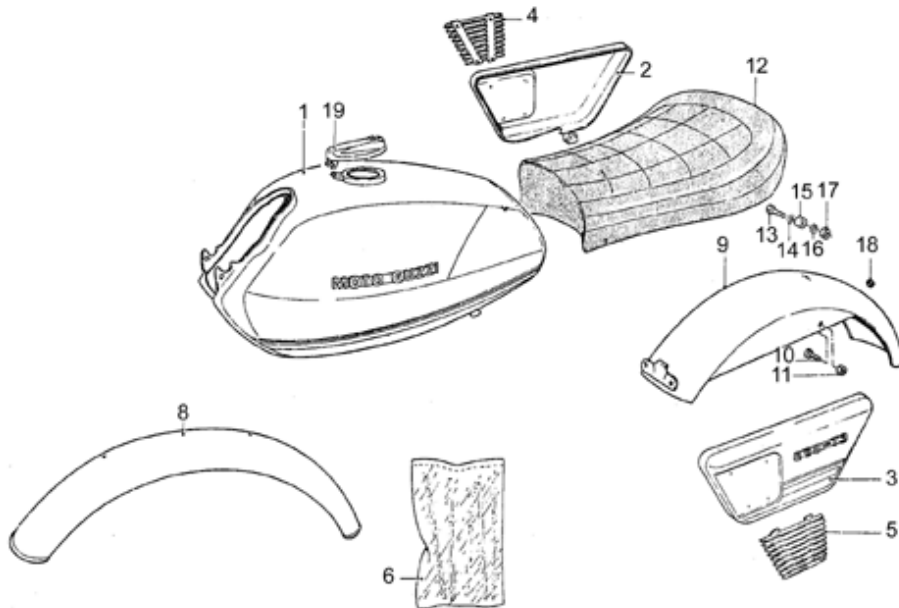

850 T3 E DERIVATI CALIF./T4/POL./CC/PA 850 1979-1985	GU072	00	TAB N.	07
	BODY 850T3-POLICE-CARAB.				

Pos.	Description	Year	I_M_	Country	Version	Code	Q.ty	P.Cod.
1	Fuel tank	-	-	-	PL	-	GU17100245	1
	Fuel tank	-	-	-	-	gr	GU17100200	1
2	RH side panel	-	-	-	-	gr	GU17476250	1
3	RH side panel	-	-	-	PA	n	GU17476326	1
	RH side panel	-	-	-	PL	-	GU17476345	1
	RH side panel	-	-	-	-	b.r	GU17476350001	1
	RH side panel	-	-	-	CC	-	GU17476380	1
4	Net panel (r)	-	-	-	-	-	GU17925050	1
5	Net panel (l)	-	-	-	-	-	GU17925150	1
6	Decal set	-	-	-	CC	-	GU17923380	1
	Decal set	-	-	-	PL	-	GU17923345	1
8	Front mudguard	-	-	-	PL	-	GU17434445	1
	Front mudguard	-	-	-	-	gr	GU174344401	1
9	Rear mudguard	-	-	-	-	gr	GU174370401	1
10	Screw	-	-	-	-	-	GU98052465	2
11	Nut	-	-	-	-	-	GU92630108	2
12	Single-seater saddle	-	-	-	-	-	GU17999540	1
13	Screw M8X25	-	-	-	-	-	GU98054425	2
14	Washer	-	-	-	-	-	GU17252750	2
15	Spacer	-	-	-	-	-	GU41432100	2
16	Spring washer 8x15x0,3	-	-	-	-	-	GU61270300	2
17	Nut M8X1,25	-	-	-	-	-	GU92602208	2
18	Ring	-	-	-	-	-	GU91551120	1
19	Fuel filler cap	-	-	-	-	-	GU30103960	1