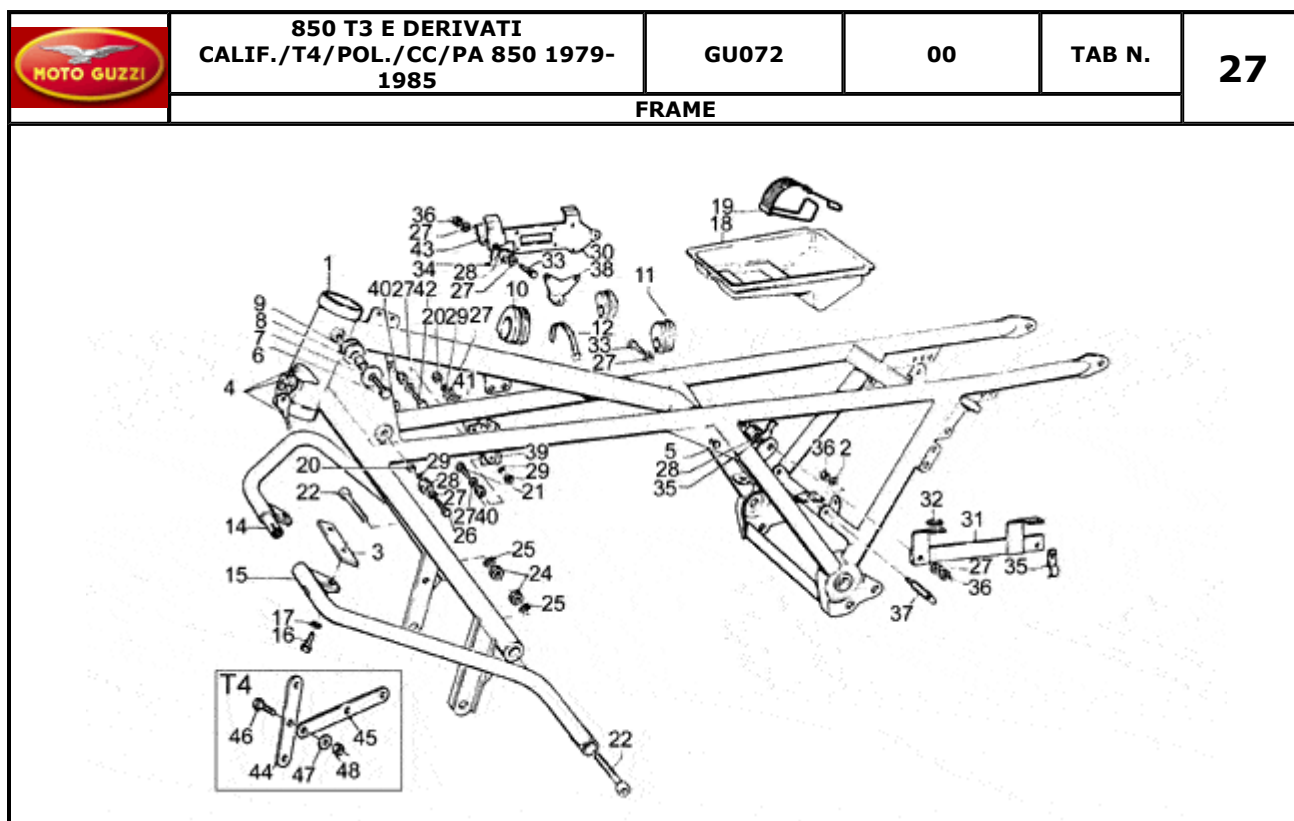

Pos.	Description	Year	I_M_	Country	Version	Code	Q.ty	P.Cod.
1	Frame	-	-	-	-	GU17400150	1	
2	Washer	-	-	-	-	GU95000206	6	
3	Plate	-	-	-	-	GU17451750	1	
4	Steering lock	-	-	-	-	GU28782550	1	
5	Plug	-	-	-	-	GU93180080	4	
6	Screw M8X25	-	-	-	-	GU98054425	2	
7	Washer	-	-	-	-	GU95100255	2	
8	Spacer	-	-	-	-	GU91180810	2	
9	Rubber spacer	-	-	-	-	GU14103400	2	
10	Drift	-	-	-	-	GU14107100	1	
11	Rubber spacer	-	-	-	-	GU14109000	2	
12	Hose clamp 3,6x20,6	-	-	-	-	GU14609650	3	
14	RH side bumper	-	-	-	-	GU17450300	1	
15	LH side bumper	-	-	-	-	GU17450400	1	
16	Hex screw M8X20	-	-	-	-	GU98054420	2	
17	Washer	-	-	-	-	GU95004208	2	
18	Tool kit box	-	-	-	-	GU17479650	1	
19	Clamp	-	-	-	-	GU17479750	1	
20	Nut	-	-	-	-	GU92602206	4	
21	Screw	-	-	-	-	GU98052325	1	
22	Screw	-	-	-	-	GU98621670	2	
24	Nut	-	-	-	-	GU92602312	2	
25	Notched washer	-	-	-	-	GU95021112	2	
26	Hex screw M6X20	-	-	-	-	GU98054320	2	
27	Washer 5,3x10x0,5	-	-	-	-	GU95100121	8	
28	Drift	-	-	-	-	GU14103800	4	
29	Notched washer	-	-	-	-	GU95021106	4	
30	RH plate	-	-	-	-	GU174248501	1	
31	LH plate	-	-	-	-	GU17424050	1	
32	Rubber spacer	-	-	-	-	GU39461600	4	
33	Screw	-	-	-	-	GU98052325	2	
34	U-bolt	-	-	-	-	GU93301175	1