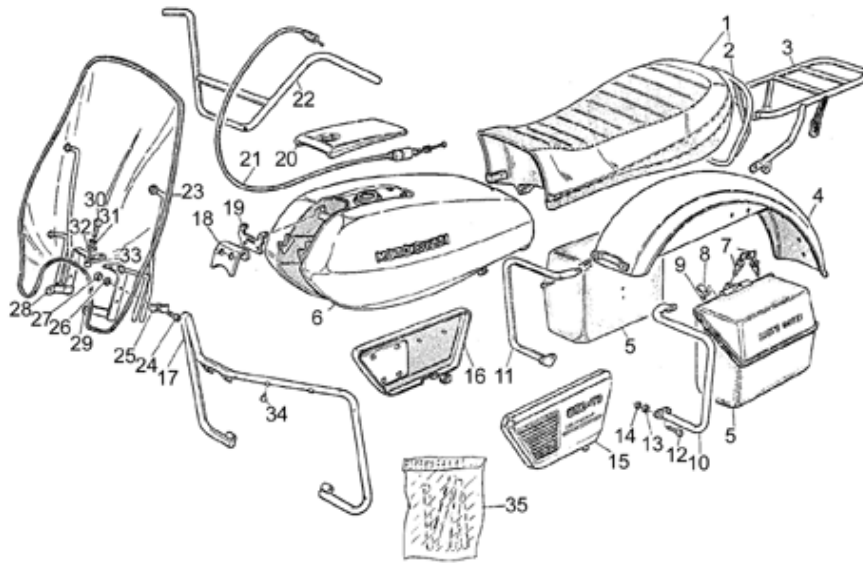

850 T3 E DERIVATI CALIF./T4/POL./CC/PA 850 1979- 1985	GU072	00	TAB N.	06
	BODY 850T3 CALIFORNIA				

Pos.	Description	Year	I_M	Country	Version	Code	Q.ty	P.Cod.
1	Saddle	-	-	-	-	GU17460570	1	
2	Pillion grab bar	-	-	-	-	GU17464370	1	
3	Luggage rack	-	-	-	-	GU17466570	1	
4	Rear mudguard	-	-	-	-	GU17437050	1	
5	RH saddlebag	-	-	-	-	GU18482557	2	
6	Fuel tank	-	-	-	gr	GU171002651	1	
7	Saddlebags lock hardw.kit	-	-	-	-	GU18484060	1	
8	Lock	-	-	-	-	GU18488860	2	
9	Clip	-	-	-	-	GU18488960	2	
10	LH rear bumper	-	-	-	-	GU18458850	1	
11	RH rear bumper	-	-	-	-	GU18458250	1	
12	Screw M8X25	-	-	-	-	GU98054425	4	
13	Spring washer	-	-	-	-	GU95021108	4	
14	Nut M8X1,25	-	-	-	-	GU92602208	4	
15	LH side panel	-	-	-	n	GU17476370	1	
16	RH side panel	-	-	-	n	GU17476250	1	
17	Front bumper	-	-	-	-	GU28450245	1	
18	Plate	-	-	-	n.l	GU141012551	1	
19	Clamp	-	-	-	n.l	GU141022551	1	
20	Cover	-	-	-	n.l	GU14104055004	1	
21	Clutch cable	-	-	-	-	GU18093040	1	
22	Handlebar	-	-	-	-	GU17600270	1	
23	Windscreen	-	-	-	-	GU18577251	1	
24	Screw	-	-	-	-	GU98074425	4	
25	Clamp	-	-	-	-	GU18578451	4	
26	Spring washer	-	-	-	-	GU95021108	4	
27	Nut	-	-	-	-	GU92601208	4	
28	RH clamp	-	-	-	-	GU18506851	1	
29	LH clamp	-	-	-	-	GU18506951	1	
30	Screw	-	-	-	-	GU98610440	2	
31	Washer	-	-	-	-	GU95001208	4	
32	Washer	-	-	-	-	GU95100317	2	
33	Spacer	-	-	-	-	GU91180911	2	
34	Plug	-	-	-	-	GU93180535	4	
35	Decal set	-	-	-	-	GU17923371	1