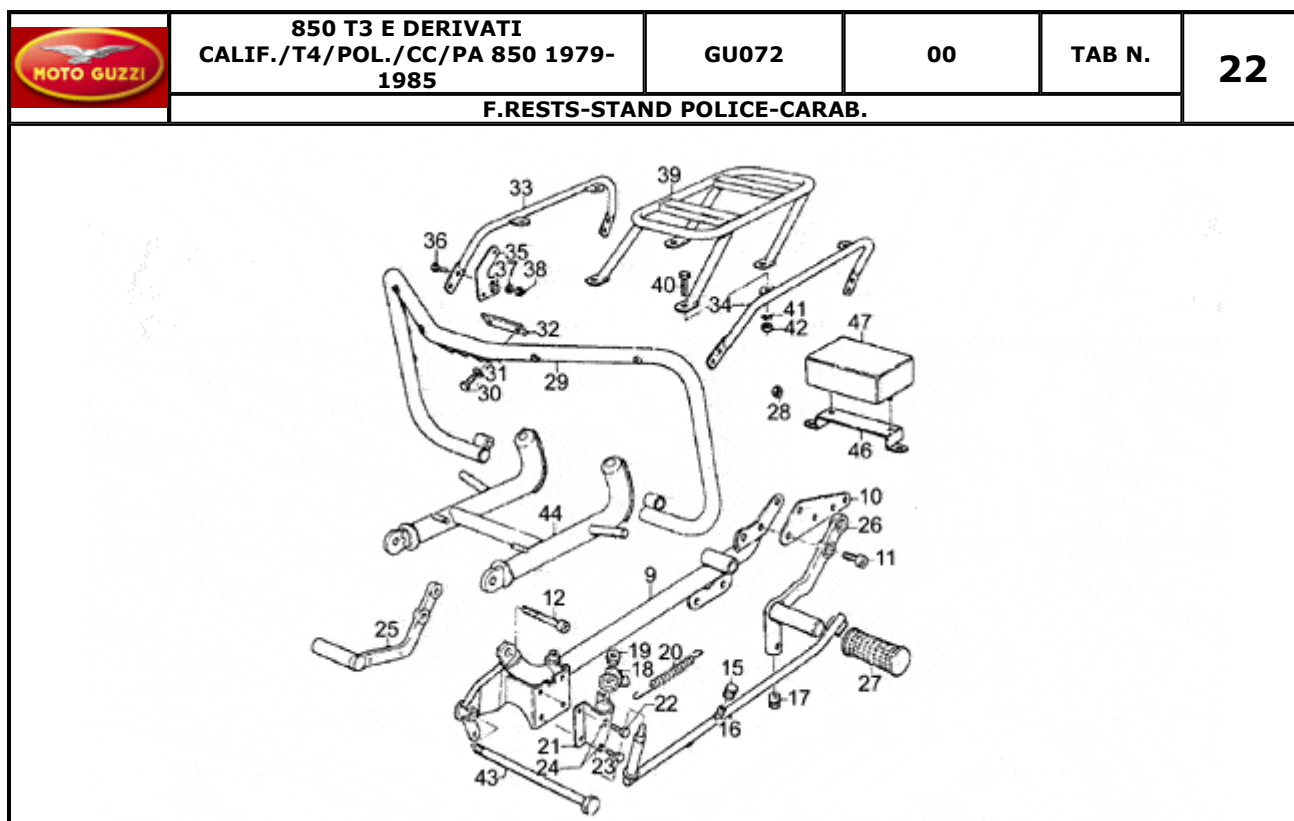

Pos.	Description	Year	I_M	Country	Version	Code	Q.ty	P.Cod.
9	LH cradle arm	-	-	-	CC	GU17422181	1	
	LH cradle arm	-	-	-	CC-PL	GU17422180	1	
10	Plate	-	-	-	-	GU18423950	2	
11	Hex socket screw M12X30	-	-	-	-	GU98623630	4	
12	Screw	-	-	-	-	GU98621697	2	
15	Rubber pedal	-	-	-	-	GU13432640	1	
16	Lateral stand	-	-	-	-	GU18432050	1	
17	Drift	-	-	-	-	GU12433000	1	
18	Plate	-	-	-	-	GU29432800	1	
19	Column nut	-	-	-	-	GU18432851	1	
20	Spring	-	-	-	-	GU14434000	1	
21	Block	-	-	-	-	GU13433440	1	
22	Screw	-	-	-	-	GU98052440	1	
23	Screw	-	-	-	-	GU98054418	3	
24	Spring washer	-	-	-	-	GU95021108	4	
25	RH footrest	-	-	-	PL	GU18443680	1	
	Front RH footrest	-	-	-	CC	GU184436801	1	
26	LH front footrest	-	-	-	CC	GU174460811	1	
	LH front footrest	-	-	-	PL	GU184460801	1	
27	Footrest rubber	-	-	-	-	GU14443200	2	
28	Nut	-	-	-	-	GU92630108	1	
29	Front bumper	-	-	-	-	GU28450245	1	
30	Hex screw M8X20	-	-	-	-	GU98054420	2	
31	Washer	-	-	-	-	GU95004208	4	
32	Plate	-	-	-	-	GU17451750	1	
33	RH bag support	-	-	-	VR	GU174635401	1	
	RH bag support	-	-	-	PL	GU17463545	1	
	RH bag support	-	-	-	CC	GU174635801	1	
34	LH bag support	-	-	-	VR	GU174636401	1	
	LH bag support	-	-	-	PL	GU17463645	1	
	LH bag support	-	-	-	CC	GU174636801	1	
35	Plate	-	-	-	-	GU17462340	2