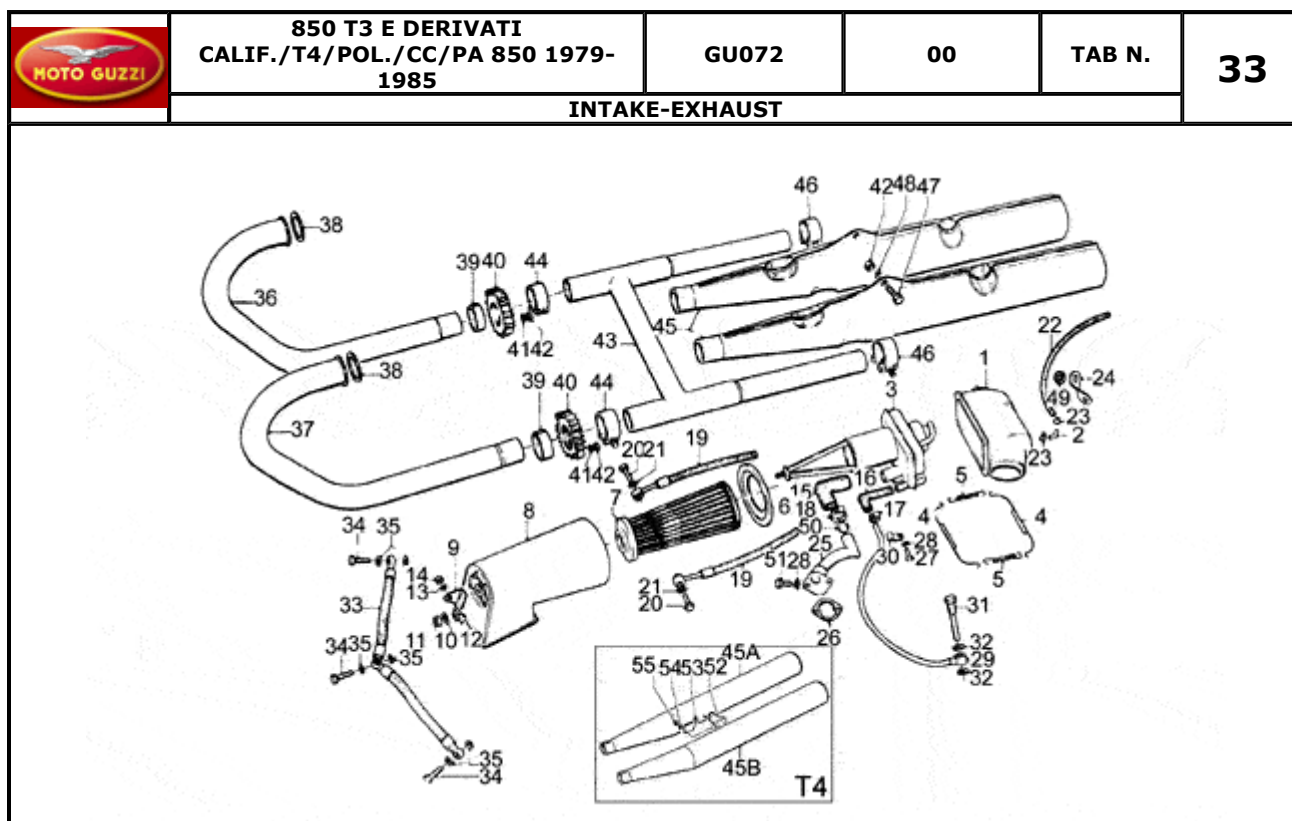

Pos.	Description	Year	I_M	Country	Version	Code	Q.ty	P.Cod.
1	Intake pipe	-	-	-	-	GU17114350	1	
2	Pipe	-	-	-	-	GU17114650	1	
3	Oil breather valve	-	-	-	-	GU17155752	1	
4	Clamp	-	-	-	-	GU17114553	2	
5	Spring	-	-	-	-	GU17667650	2	
6	Ring	-	-	-	-	GU17113450	1	
7	Air filter	-	-	-	-	GU17113651	1	
8	Filter cover	-	-	-	-	GU17114050	1	
9	Plate	-	-	-	-	GU17114150	1	
10	Washer 5,25x14x1,5	-	-	-	-	GU95100059	1	
11	Nut	-	-	-	-	GU92602205	1	
12	Screw	-	-	-	-	GU98054314	1	
13	Notched washer	-	-	-	-	GU95021106	1	
14	Nut	-	-	-	-	GU92602206	1	
15	Sparkplug cap	-	-	-	-	GU17154850	1	
16	Sparkplug cap	-	-	-	-	GU17154950	1	
17	Hose clamp	-	-	-	-	GU28157950	5	
18	Hose clamp	-	-	-	-	GU28157850	1	
19	Breather pipe	-	-	-	-	GU17159650	2	
20	Screw	-	-	-	-	GU95990037	2	
21	Gasket 8,25x15x1	-	-	-	-	GU12154200	4	
22	Breather pipe	-	-	-	-	GU95985532	1	
23	Hose clamp D9	-	-	-	-	GU61108500	2	
24	Plate	-	-	-	-	GU14115401	1	
25	Breather pipe	-	-	-	-	GU01007200	1	
26	Gasket	-	-	-	-	GU12007600	1	
27	Hex screw M6X16	-	-	-	-	GU98054316	1	
28	Washer 6,5x11x2	-	-	-	-	GU95120065	2	
29	Breather	-	-	-	-	GU17006250	1	
30	Hose clamp	-	-	-	-	GU12006500	1	
31	Screw	-	-	-	-	GU12006600	1	
32	Gasket 12,25	-	-	-	-	GU12006400	2