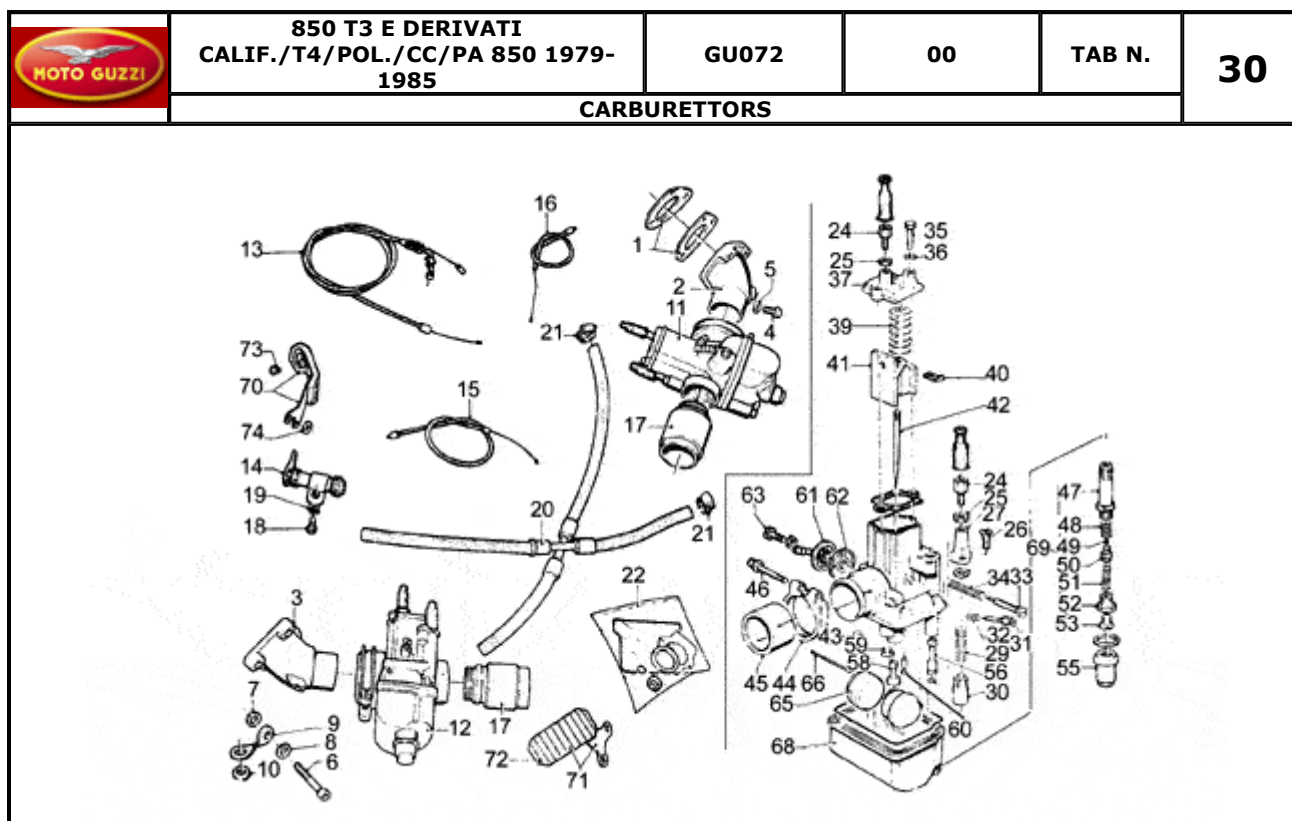

Pos.	Description	Year	I_M_	Country	Version	Code	Q.ty	P.Cod.
1	Gasket	-	-	-	-	GU14115500	4	
2	RH intake manifold	-	-	-	-	GU14115002	1	
3	LH intake manifold	-	-	-	-	GU14115003	1	
4	Screw	-	-	-	-	GU98326009	2	
5	Washer 6,25x10x1,5	-	-	-	-	GU95100116	2	
6	Screw M8X35	-	-	-	-	GU98620435	6	
7	Washer	-	-	-	-	GU90716083	6	
8	Washer	-	-	-	-	GU95004208	6	
9	Plate	-	-	-	-	GU14115401	2	
10	Rubber spacer 8x15	-	-	-	-	GU91551081	2	
11	Carburettor RH	-	-	-	-	GU17112650	1	
12	Carburettor LH	-	-	-	-	GU18112651	1	
13	Throttle cable	-	-	-	-	GU18117560	2	
14	Starter lever	-	-	-	-	GU17133151	1	
15	RH choke cable	-	-	-	-	GU17133560	1	
16	Choke cable	-	-	-	-	GU17134050	1	
17	Air intake pipe	-	-	-	-	GU17114450	2	
18	Screw	-	-	-	-	GU98054210	1	
19	Notched washer	-	-	-	-	GU95021105	1	
20	Fuel pipe	-	-	-	-	GU17106550	1	
21	Hose clamp	-	-	-	-	GU61108400	4	
22	Carburettor gasket kit	-	-	-	-	GU17939950	1	
24	Wire tensioner screw	-	-	-	-	GU12937200	2	
25	Nut	-	-	-	-	GU12937300	2	
26	Screw	-	-	-	-	GU13937900	1	
27	Starter device cover	-	-	-	-	GU17937450	1	
29	Spring	-	-	-	-	GU13937600	1	
30	Starter valve	-	-	-	-	GU13937800	1	
31	Adj.min.eng.speed screw	-	-	-	-	GU13936200	1	
32	Spring	-	-	-	-	GU13936300	1	
33	Gas valve adjuster screw	-	-	-	-	GU13936600	1	
34	Spring	-	-	-	-	GU13936700	1