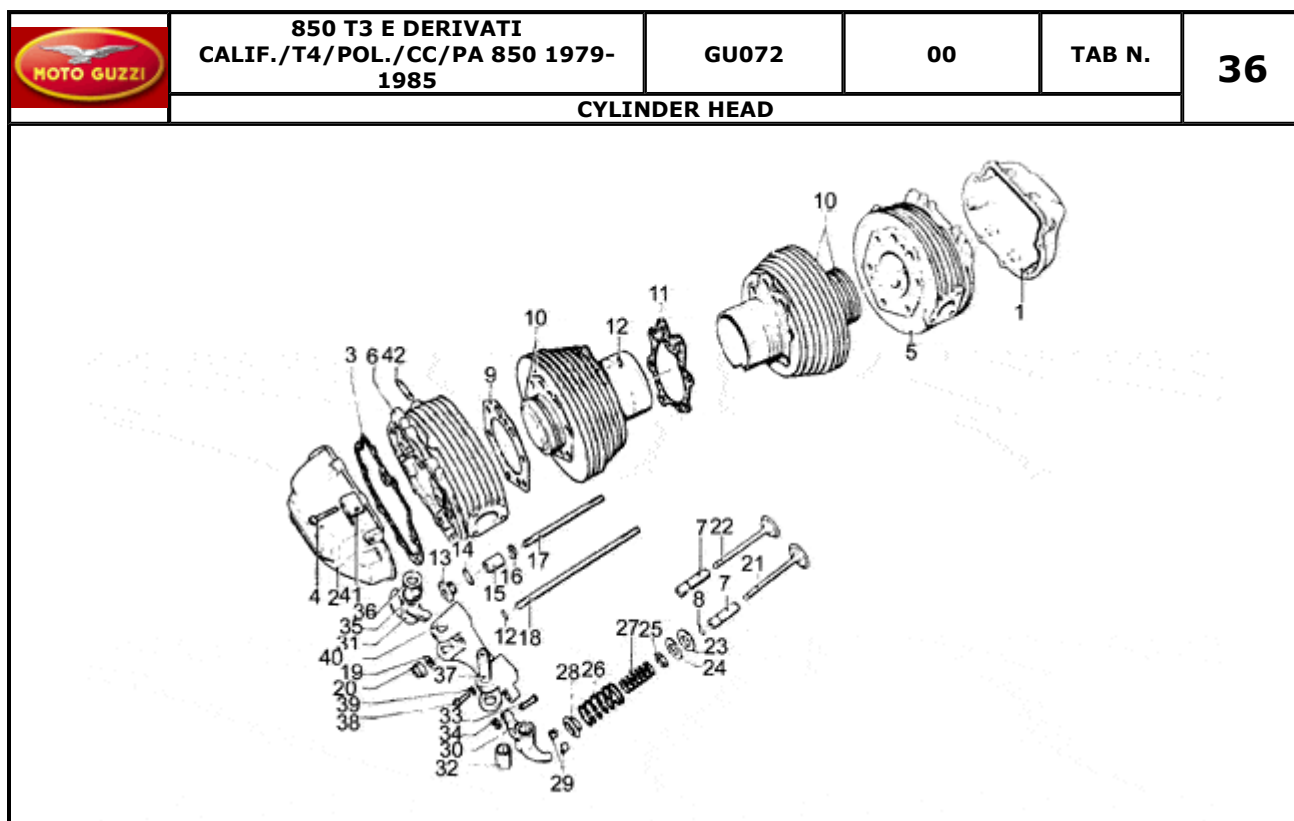

Pos.	Description	Year	I_M	Country	Version	Code	Q.ty	P.Cod.
1	RH cover	-	-	-	-	GU14023650	1	
2	LH cover	-	-	-	-	GU14023550	1	
3	Valve cover gasket	-	-	-	-	GU12023700	1	
4	Hex socket screw M6X25	-	-	-	-	GU98622325	16	
5	RH cylinder head	-	-	-	-	GU14022101	1	
6	LH cylinder head	-	-	-	-	GU14022201	1	
7	Exhaust valve guide	-	-	-	-	GU13036801	4	
8	Snap ring	-	-	-	-	GU90353016	4	
9	Gasket	-	-	-	-	GU14022050	2	
10	Cylinder, complete	-	-	-	-	GU17060152	2	
	Cylinder, complete	-	-	-	DCS	GU17060156	1	
11	Cylinder base gasket	-	-	-	-	GU14020850	2	
12	O-ring 9x2	-	-	-	-	GU90706094	12	
13	Oil plug	-	-	-	-	GU12022600	2	
14	O-ring 20,24X2,62	-	-	-	-	GU90706203	2	
15	Column nut	-	-	-	-	GU13021900	2	
16	Washer 10,5X18X0,8	-	-	-	-	GU95129180	2	
17	Stud bolt	-	-	-	-	GU12021800	4	
18	Stud bolt	-	-	-	-	GU12021700	8	
19	Washer 10,5X21X1	-	-	-	-	GU14018400	10	
20	Nut M10X1,5	-	-	-	-	GU92603010	10	
21	Intake valve	-	-	-	-	GU29036050	2	
22	Exhaust valve	-	-	-	-	GU29036150	2	
23	Washer 14,2x31x1	-	-	-	-	GU13037200	4	
24	Washer 14,2x31x0,3	-	-	-	-	GU14037300	10	
25	Lower cup	-	-	-	-	GU13037000	4	
26	Outer spring	-	-	-	-	GU13037400	4	
27	Inner spring	-	-	-	-	GU13037600	4	
28	Upper cup	-	-	-	-	GU14038000	4	
29	Valve half-cone	-	-	-	-	GU12038100	8	
30	RH rocker arm assy	-	-	-	-	GU14030201	2	
31	LH rocker arm assy	-	-	-	-	GU14030401	2