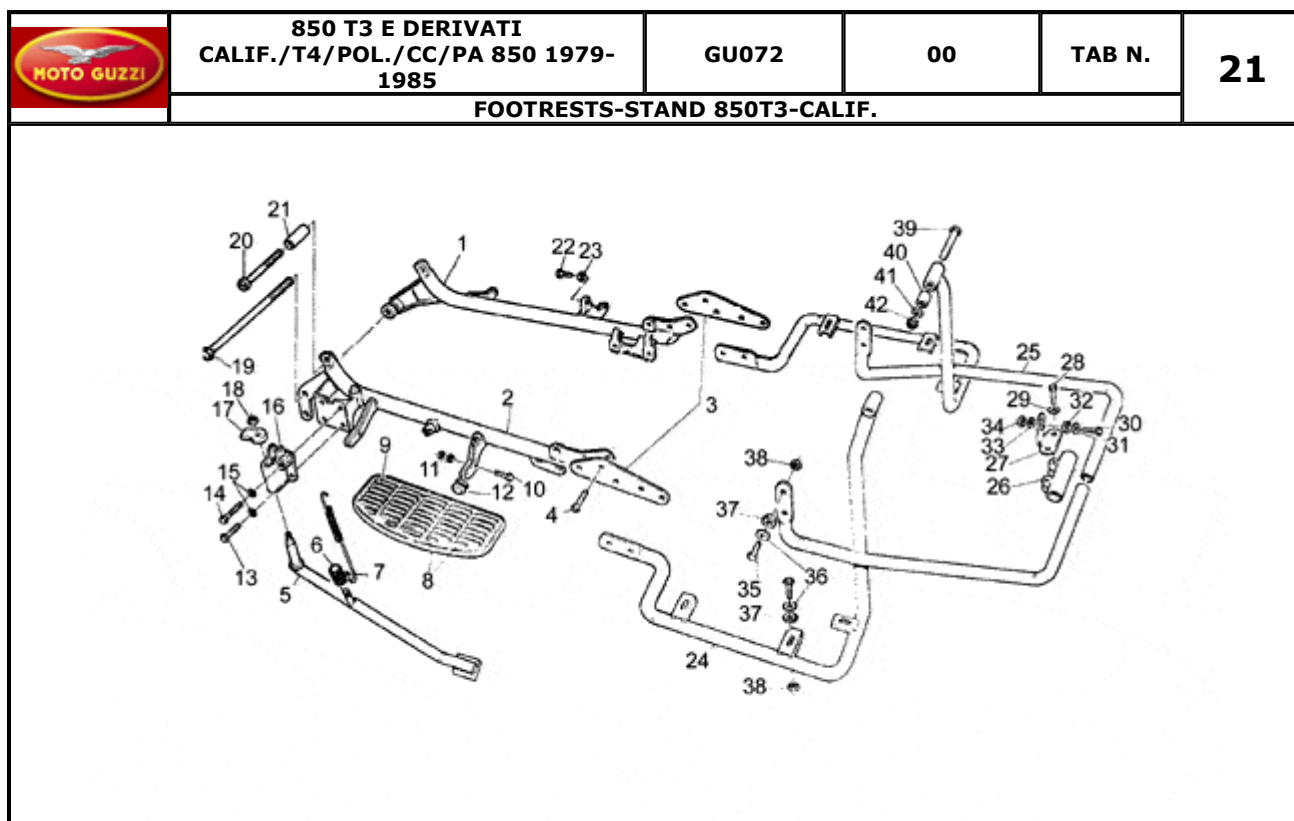

Pos.	Description	Year	I_M_	Country	Version	Code	Q.ty	P.Cod.
1	RH cradle arm	-	-	-	-	GU184203501	1	
2	LH cradle arm	-	-	-	-	GU184221501	1	
3	Plate	-	-	-	-	GU18423950	1	
4	Hex socket screw M12X30	-	-	-	-	GU98623630	4	
5	Lateral stand	-	-	-	-	GU18432050	1	
6	Rubber pedal	-	-	-	-	GU13432640	1	
7	Spring	-	-	-	-	GU14434000	1	
8	Front footrest assy	-	-	-	-	GU18443450	2	
9	Footrest rubber	-	-	-	-	GU18447050	2	
10	Screw	-	-	-	-	GU98107035	4	
11	Nut	-	-	-	-	GU92700073	8	
12	Drift	-	-	-	-	GU12433000	1	
13	Hex screw M8X16	-	-	-	-	GU98054416	3	
14	Screw	-	-	-	-	GU98052440	1	
15	Spring washer	-	-	-	-	GU95021108	4	
16	Block	-	-	-	-	GU13433440	1	
17	Lock	-	-	-	-	GU03432740	1	
18	Nut M10X1,5	-	-	-	-	GU92630110	1	
19	Pin	-	-	-	-	GU14429500	1	
20	Screw	-	-	-	-	GU98621697	2	
21	Spacer	-	-	-	-	GU91181346	2	
22	Screw	-	-	-	-	GU98064345	1	
23	Nut	-	-	-	-	GU92603206	1	
24	LH support	-	-	-	-	GU18486540	1	
25	RH bag support	-	-	-	-	GU18485040	1	
26	Hose	-	-	-	-	GU18487740	1	
27	Plate	-	-	-	-	GU18488740	1	
28	Screw	-	-	-	-	GU98054325	2	
29	Washer	-	-	-	-	GU95000206	2	
30	Hex screw M6X16	-	-	-	-	GU98054316	1	
31	Washer	-	-	-	-	GU95000206	1	
32	Rubber spacer	-	-	-	-	GU93110060	1