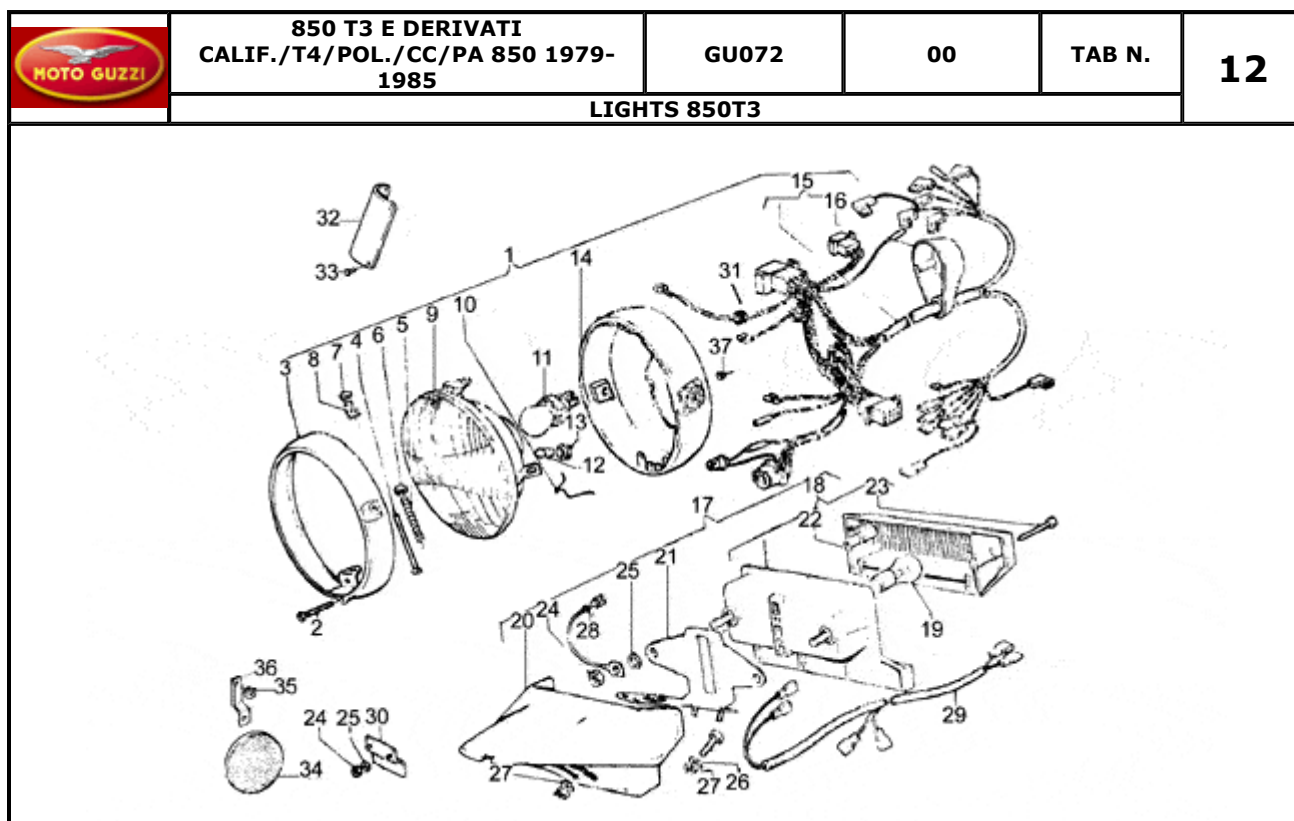

Pos.	Description	Year	I_M	Country	Version	Code	Q.ty	P.Cod.
1	Headlight	-	-	-	-	GU17740552	1	
	Headlight	-	-	-	CC-PL	GU18740552	1	
	Headlight	-	-	UK	-	GU31740520	1	
	Headlight	-	-	USA	-	GU17740521	1	
2	Screw	-	-	-	-	GU19740302	1	
	Special screw	-	-	UK-USA	-	GU39740302	1	
3	Light frame	-	-	D-F-I	-	GU19740454	1	
4	Adjuster screw	-	-	-	-	GU19740303	1	
	Screw	-	-	UK-USA	-	GU39740303	1	
5	Spring	-	-	-	-	GU19740457	1	
	Spring	-	-	UK-USA	-	GU39740304	1	
6	Pawl	-	-	UK-USA	-	GU17740362	1	
	Nut	-	-	-	-	GU19740305	1	
7	Adjusting pin	-	-	UK-USA	-	GU39740306	2	
	Adjusting pin	-	-	-	-	GU19740306	2	
8	Snap ring	-	-	-	-	GU19740307	2	
9	Optical group	-	-	UK-USA	-	GU17740464	1	
	Optical group	-	-	-	-	GU19740455	1	
10	Fairlead	-	-	-	-	GU19740301	2	
	Lampholder	-	-	UK-USA	-	GU39740530	2	
11	Lamp 12V 45/40W	-	-	-	-	GU93450231	1	
12	Lamp 12V-4W	-	-	-	-	GU93450119	1	
13	Fairlead	-	-	-	-	GU19740309	1	
14	Headlight body	-	-	-	-	GU17740463	1	
	Headlight body	-	-	UK-USA	-	GU39740405	1	
15	Headlight wiring w/harness	-	-	UK-USA	-	GU17740465	1	
	Headlight wiring w/harness	-	-	-	CC-PL	GU18740452	1	
	Headlight wiring w/harness	-	-	-	-	GU17740452	1	
16	Rear cap plug	-	-	-	-	GU19740404	1	
17	Taillight assy	-	-	-	-	GU19740900	1	
18	Taillight	-	-	-	-	GU65740900	1	
19	Lamp 12V/5-21W	-	-	-	-	GU93450224	2