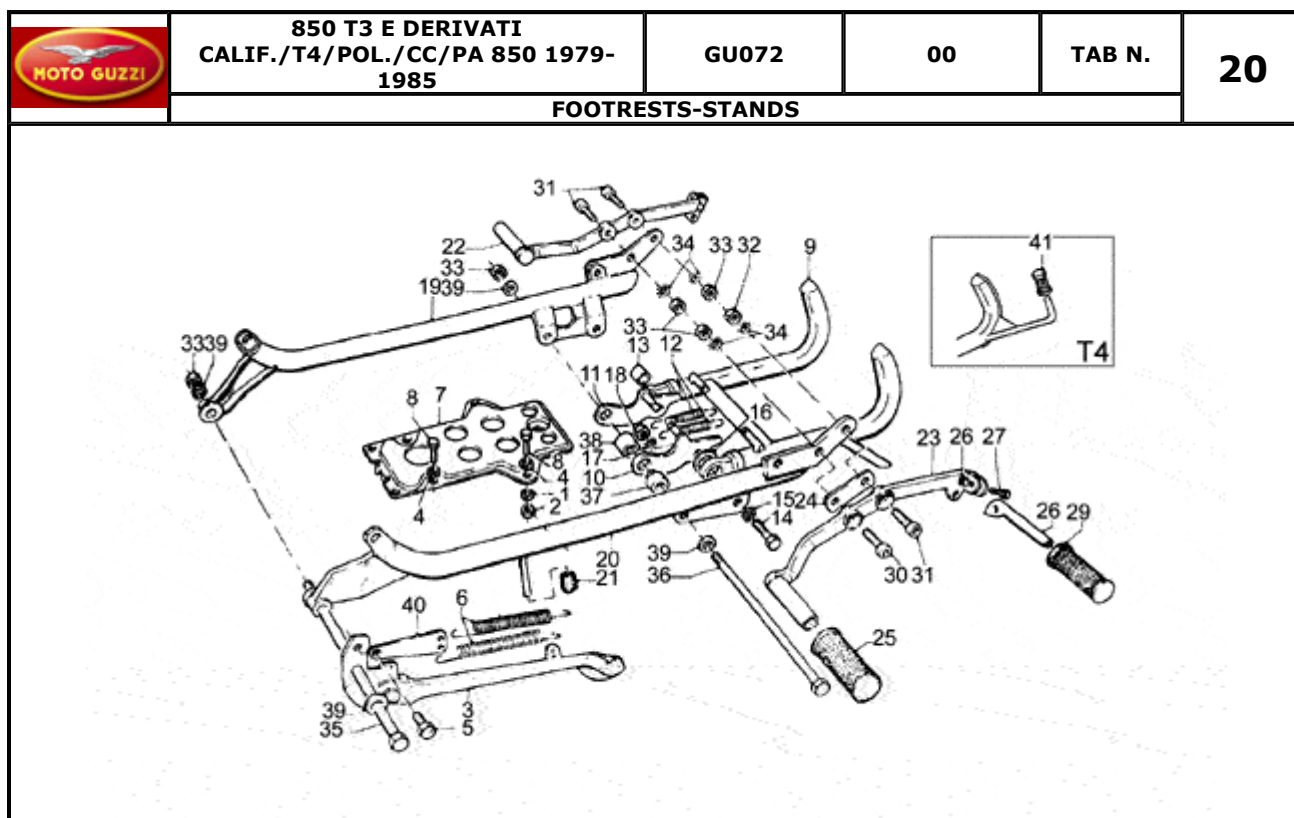

Pos.	Description	Year	I_M_	Country	Version	Code	Q.ty	P.Cod.
1	Spring washer	-	-	-	-	GU95021108	2	
2	Nut M8X1,25	-	-	-	-	GU92602208	2	
3	Lateral stand	-	-	-	-	GU17432060	1	
4	Washer	-	-	-	-	GU95004208	7	
5	Pin	-	-	-	-	GU99105129	1	
6	Spring	-	-	-	-	GU17434060	2	
7	Plate	-	-	-	-	GU14418200	1	
8	Hex screw M8X16	-	-	-	-	GU98054416	7	
9	Central stand	-	-	-	T3	GU174303451	1	
	Central stand	-	-	-	T4	GU174303621	1	
10	LH plate	-	-	-	-	GU14433200	1	
11	RH plate	-	-	-	-	GU14432900	1	
12	Lateral stand spring	-	-	-	-	GU12434001	2	
13	LH bush	-	-	-	-	GU14433500	2	
14	Screw	-	-	-	-	GU98052545	2	
15	Washer 10,2x18x2	-	-	-	-	GU95004210	2	
16	Spring washer 19x34x1,5	-	-	-	-	GU14433400	2	
17	Nut	-	-	-	-	GU92630108	1	
18	Nut M10X1,5	-	-	-	-	GU92630110	2	
19	RH cradle arm	-	-	-	-	GU17420350	1	
20	LH cradle arm	-	-	-	-	GU174221501	1	
21	Rubber spacer	-	-	-	-	GU14423800	1	
22	RH footrest	-	-	-	-	GU17443660	1	
23	LH footrest	-	-	-	-	GU17446050	1	
24	Plate	-	-	-	-	GU17444250	2	
25	Footrest rubber	-	-	-	T3	GU14443200	2	
26	Nut	-	-	-	T4	GU92601206	2	
	Nut	-	-	-	T3	GU92602206	2	
27	Screw	-	-	-	T3	GU98052325	3	
	Screw	-	-	-	T4	GU98072325	2	
28	Footrest	-	-	-	T4	GU144413501	2	
	Rear footrest	-	-	-	T3	GU554423001	2