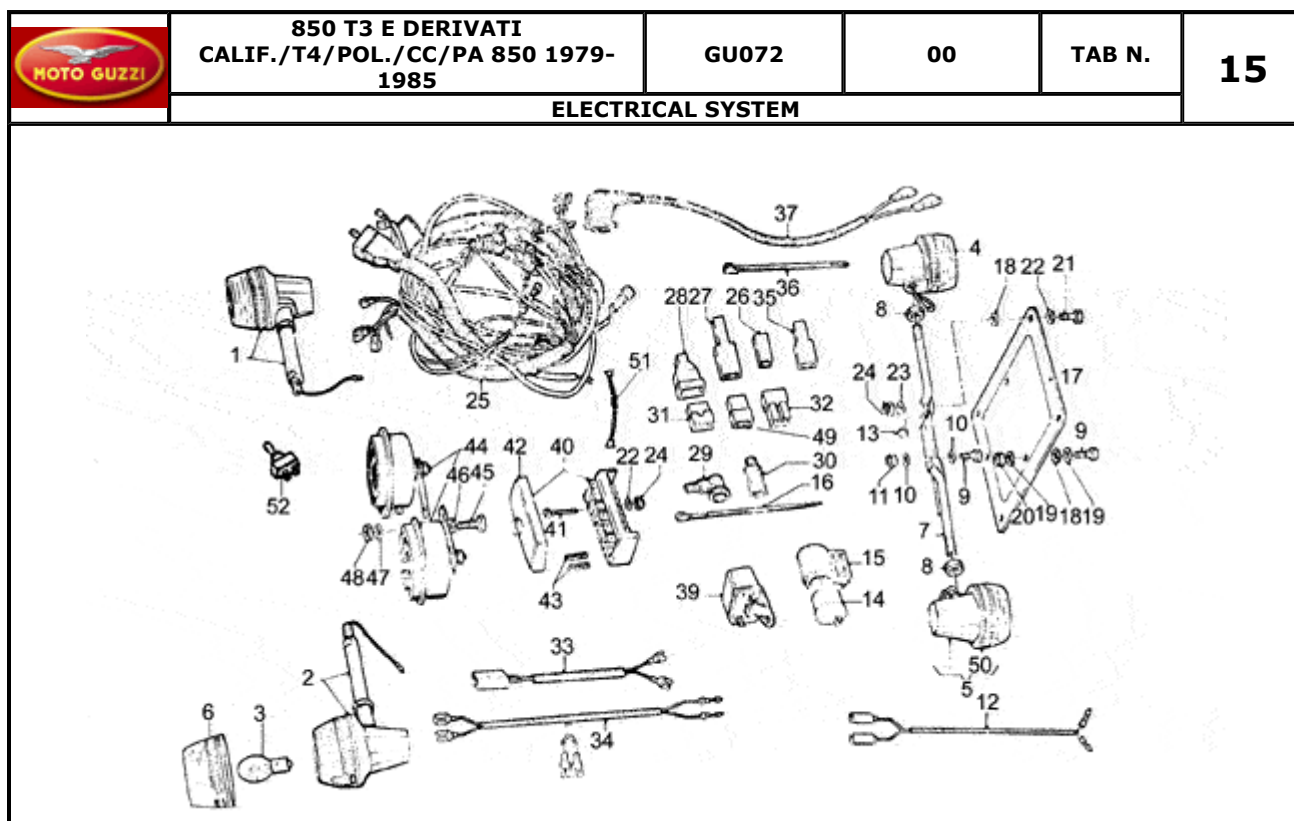

Pos.	Description	Year	I_M_	Country	Version	Code	Q.ty	P.Cod.
1	Front turn indicator	-	-	UK-USA	-	GU23750680	1	
	Rear turn indicator	-	-	-	-	GU19750656	1	
2	Rear turn indicator	-	-	-	-	GU19750656	1	
	Front turn indicator	-	-	UK-USA	-	GU23750680	1	
3	Lamp 12V-10W	-	-	-	-	GU93450129	4	
4	Rear LH turn indicator	-	-	UK-USA	-	GU14751682	1	
	Rear turn indicator	-	-	-	-	GU19750656	1	
5	Rear RH turn indicator	-	-	UK-USA	-	GU14751683	1	
	Rear turn indicator	-	-	-	-	GU19750656	1	
6	Turn indicator lens	-	-	UK-USA	-	GU14753780	4	
	Turn indicator lens	-	-	-	-	GU39753771	2	
7	Support	-	-	-	-	GU18753501	1	
8	Nut	-	-	-	-	GU19742050	2	
9	Hex screw M6X16	-	-	-	-	GU98054316	6	
10	Washer	-	-	-	-	GU95000206	12	
11	Nut	-	-	-	-	GU92602206	2	
12	Turn signal cable	-	-	-	-	GU17753140	1	
13	Plug	-	-	-	-	GU93180110	2	
14	Flasher unit	-	-	-	-	GU17750520	1	
15	Block	-	-	-	-	GU17751200	1	
16	Hose clamp 3,6x20,6	-	-	-	-	GU14609650	2	
17	Plate holder support	-	-	-	-	GU10474600	1	
18	Rubber spacer	-	-	-	-	GU93110060	3	
19	Washer 6,4x12x1,2	-	-	-	-	GU95100141	2	
20	Nut M6x1	-	-	-	-	GU92630106	2	
21	Screw	-	-	-	-	GU98054220	2	
22	Washer	-	-	-	-	GU95000205	4	
23	Washer 5,25x14x1,5	-	-	-	-	GU95100059	4	
24	Nut	-	-	-	-	GU92630105	4	
25	Electrical system	-	-	-	-	GU17747150	1	
26	Dual connector	-	-	-	-	GU93400962	2	
27	Male connector	-	-	-	-	GU93400863	2