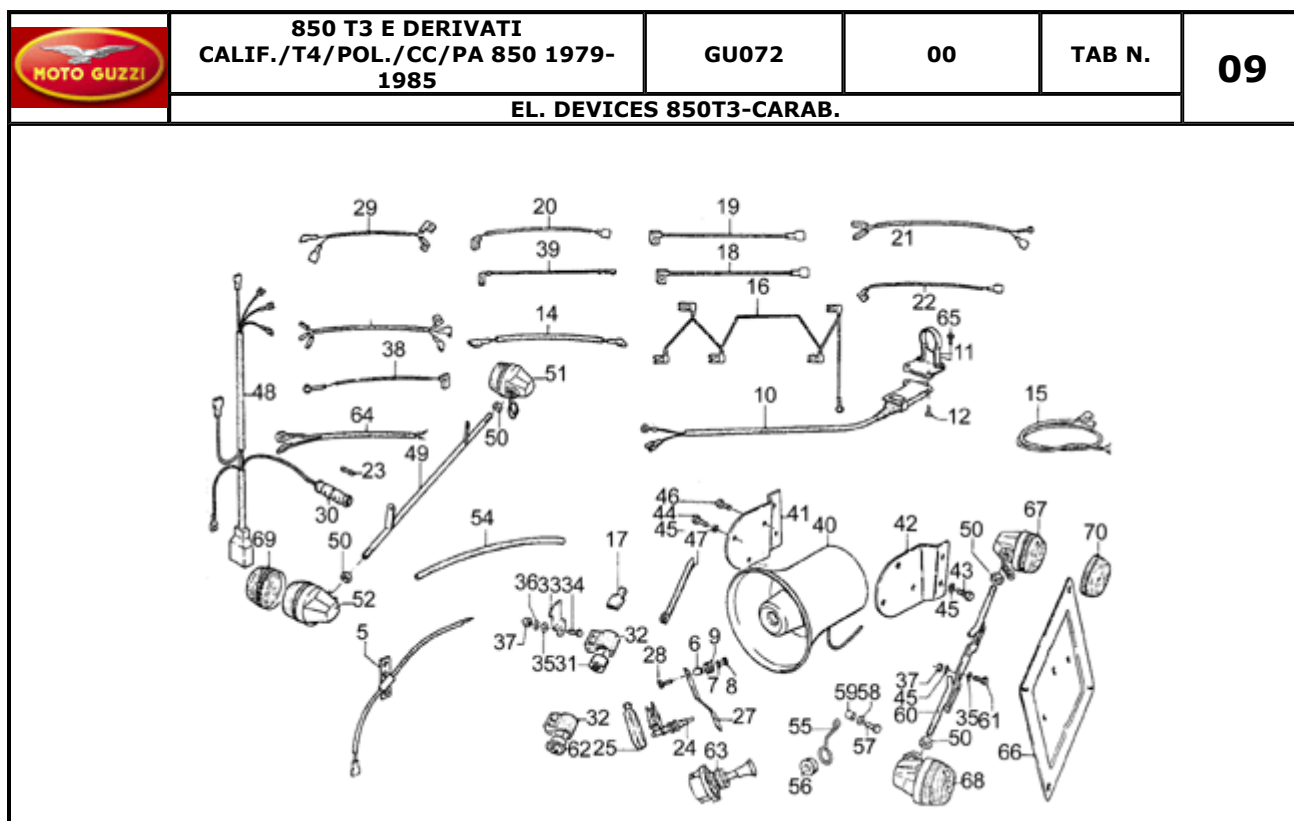

Pos.	Description	Year	I_M	Country	Version	Code	Q.ty	P.Cod.
5	Siren voltage regulator	-	-	-	-	GU17737482	1	
6	Spacer	-	-	-	-	GU91180607	2	
7	Washer 6,5X17X1.5	-	-	-	-	GU95100139	2	
8	Nut	-	-	-	-	GU92602206	2	
9	Rubber spacer	-	-	-	-	GU91551085	2	
10	Button assy	-	-	-	-	GU17756380	1	
11	Support	-	-	-	-	GU18504080	1	
12	Screw	-	-	-	-	GU98200312	2	
14	Fuse cable	-	-	-	-	GU17757240	1	
15	Radio ind. earth cable	-	-	-	-	GU17757340	1	
16	Lights ind. earth cable	-	-	-	-	GU17757440	1	
17	Male connector	-	-	-	-	GU93400863	1	
18	RH turn sign. cable	-	-	-	-	GU17757640	1	
19	LH turn sign. cable	-	-	-	-	GU17757740	1	
20	Oil pressure ind. cable	-	-	-	-	GU17755640	1	
21	Dashboard lights cable	-	-	-	-	GU17757840	1	
22	Suppl. light cable	-	-	-	-	GU17757945	1	
23	Fuse	-	-	-	-	GU17742583	1	
24	Coil connector	-	-	-	-	GU29755400	1	
25	Cap	-	-	-	-	GU18759650	1	
27	Clamp	-	-	-	-	GU18759351	1	
28	Hex screw M6X20	-	-	-	-	GU98054320	2	
29	Wiring	-	-	-	-	GU18720150	1	
30	Fuse block	-	-	-	-	GU17742580	1	
31	Flasher unit	-	-	-	-	GU18759450	1	
32	Block	-	-	-	-	GU17751200	2	
33	Plate	-	-	-	-	GU17750400	2	
34	Hex screw M6X16	-	-	-	-	GU98054316	1	
35	Washer	-	-	-	-	GU95000206	3	
36	Notched washer	-	-	-	-	GU95021106	1	
37	Nut	-	-	-	-	GU92602206	3	
38	Wire	-	-	-	-	GU18759550	1