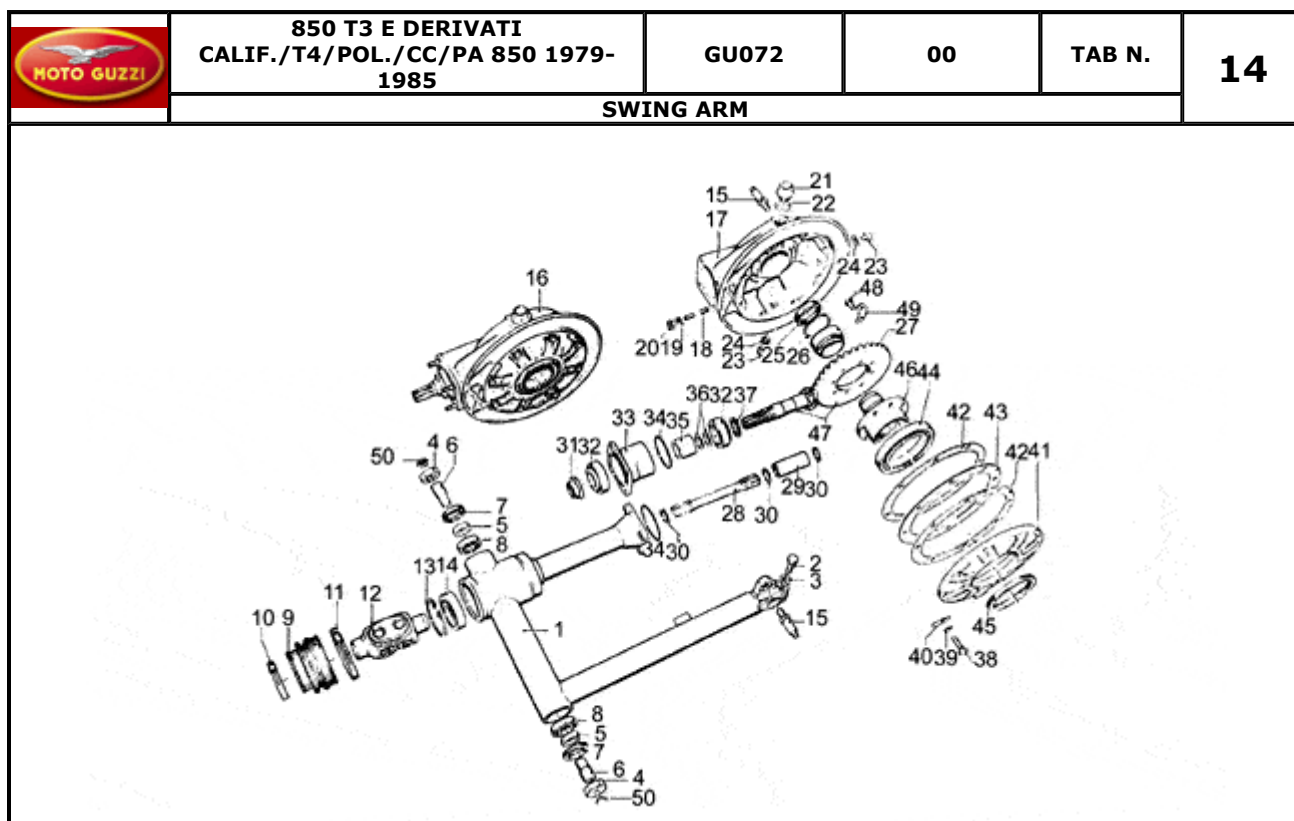

Pos.	Description	Year	I_M	Country	Version	Code	Q.ty	P.Cod.
1	Swing arm	-	-	-	-	GU185402001	1	
2	Screw	-	-	-	-	GU98052535	1	
3	Washer 10,2x18x2	-	-	-	-	GU95004210	1	
4	Nut	-	-	-	-	GU14547800	2	
5	Spacer	-	-	-	-	GU12547200	2	
6	Pin	-	-	-	-	GU14547001	2	
7	Gasket ring	-	-	-	-	GU90403040	2	
8	Bearing	-	-	-	-	GU92249217	2	
9	Protection collar	-	-	-	-	GU18548000	1	
10	Clamp	-	-	-	-	GU12548401	1	
11	Hose clamp 62/82 mm	-	-	-	-	GU12548201	1	
12	Coupling	-	-	-	-	GU30328031	1	
13	Circlip	-	-	-	-	GU90272062	1	
14	Ball bearing 30x62x16	-	-	-	-	GU92204230	1	
15	Pin	-	-	-	-	GU12555201	2	
16	Transmission complete	-	-	-	-	GU17350250	1	
17	Transmission box, blank	-	-	-	-	GU28350345	1	
18	Stud bolt 8x46	-	-	-	-	GU96508045	4	
19	Spring washer	-	-	-	-	GU95120085	4	
20	Nut M8X1,25	-	-	-	-	GU92602208	4	
21	Oil plug	-	-	-	-	GU28351260	1	
22	Gasket 20,1x28x2	-	-	-	-	GU95100709	1	
23	Oil level plug	-	-	-	-	GU95980214	2	
24	Gasket	-	-	-	-	GU10528900	2	
25	Gasket ring	-	-	-	-	GU90403850	1	
26	Gasket ring	-	-	-	-	GU12351100	1	
27	Roller bearing 40x55x17	-	-	-	-	GU92254340	1	
28	Drive shaft	-	-	-	-	GU12326300	1	
	Drive shaft	-	-	-	SIDE	GU14328040	1	
29	Hose	-	-	-	-	GU12327700	1	
	Hose	-	-	-	SIDE	GU18327700	1	
30	Snap ring	-	-	-	-	GU90271020	3