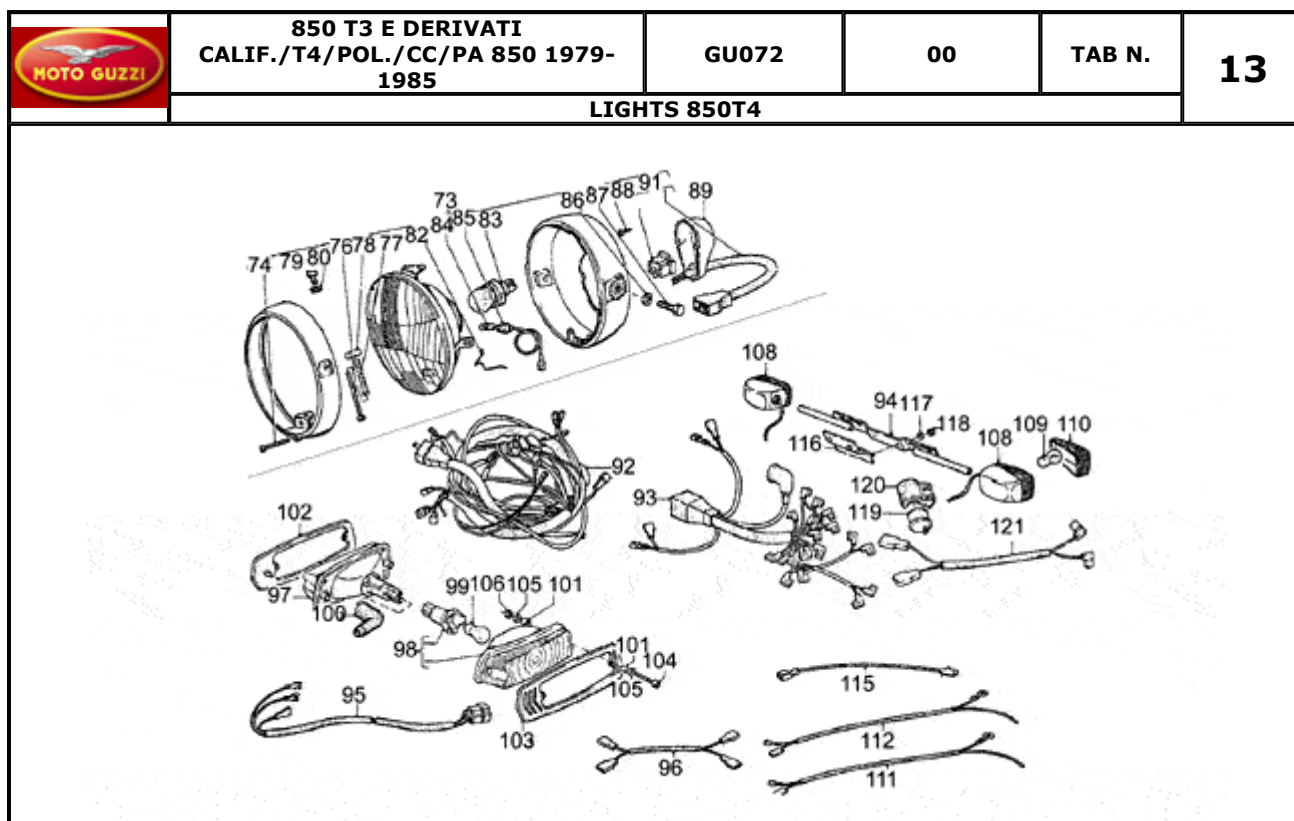

Pos.	Description	Year	I_M_	Country	Version	Code	Q.ty	P.Cod.
73	Headlight	-	-	-	-	GU28740533	1	
74	Special screw	-	-	-	-	GU39740302	1	
76	Screw	-	-	-	-	GU39740303	1	
77	Spring	-	-	-	-	GU39740304	1	
78	Pawl	-	-	-	-	GU17740362	1	
79	Adjusting pin	-	-	-	-	GU39740306	1	
80	Snap ring	-	-	-	-	GU19740307	1	
82	Lampholder	-	-	-	-	GU39740530	1	
83	Lamp 12V 45/40W	-	-	-	-	GU93450231	1	
84	Lamp 12V-4W	-	-	-	-	GU93450119	1	
85	Lampholder	-	-	-	-	GU17740468	1	
86	Washer	-	-	-	-	GU95120105	1	
87	Screw	-	-	-	-	GU98054520	1	
88	Self-tap screw	-	-	-	-	GU17740366	1	
89	Rear cap plug	-	-	-	-	GU19740404	1	
91	Main switch	-	-	-	-	GU17740364	1	
92	Electrical system	-	-	-	-	GU14747155	1	
93	Wiring	-	-	-	-	GU17747242	1	
94	Number plate bracket	-	-	-	-	GU17753560	1	
95	Wiring	-	-	-	-	GU17747360	1	
96	Horn cable	-	-	-	-	GU14748000	1	
97	RH front turn indicator	-	-	-	-	GU17750661	1	
98	LH front turn indicator	-	-	-	-	GU17750662	1	
99	Lamp 12V-10W	-	-	-	-	GU93450129	4	
100	Cap	-	-	-	-	GU17751160	2	
101	Spacer	-	-	-	-	GU91180404	4	
102	RH gasket	-	-	-	-	GU17750761	1	
103	LH gasket	-	-	-	-	GU17750861	1	
104	Screw	-	-	-	-	GU98202440	4	
105	Washer	-	-	-	-	GU95007204	8	
106	Nut	-	-	-	-	GU92601004	4	
108	Front turn indicator	-	-	-	-	GU28750645	2